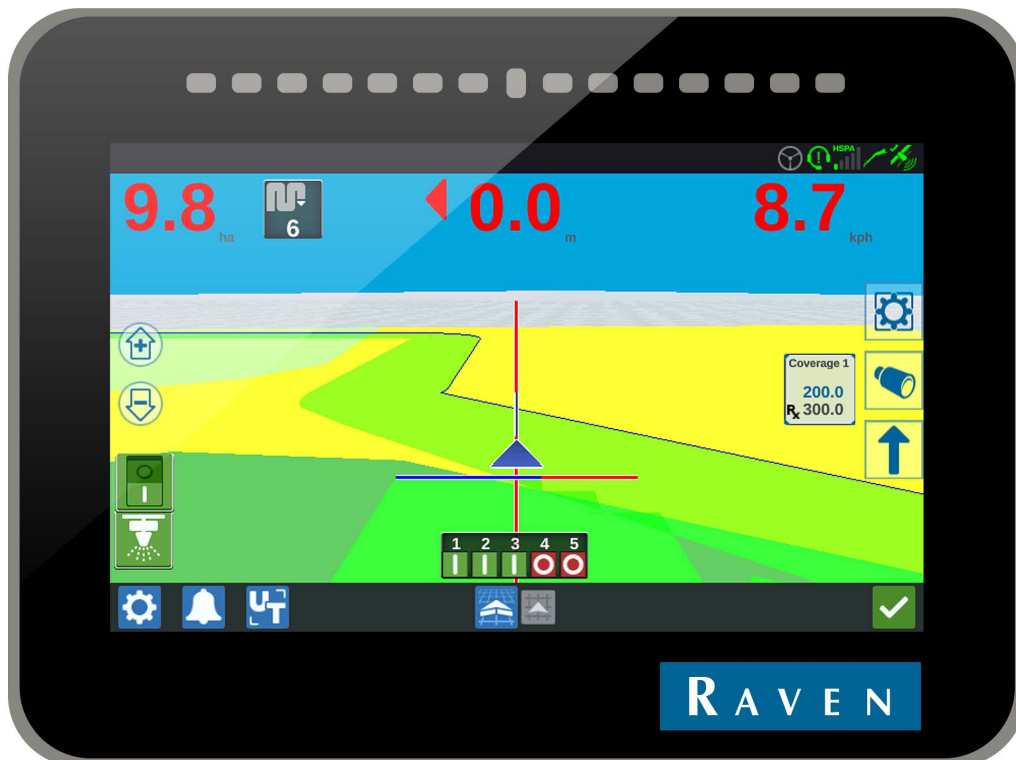

CR7™

AFFORDABLE - SCALABLE - EXCEPTIONAL VALUE

Another innovation from Raven is a small, yet powerful field computer.

The CR7™ is a 7" lightweight field computer with customizable in-job layouts. A simple widget concept with ISO Universal Terminal and Task Controller capabilities make this mighty unit an affordable, scalable, plug-and-play system. The CR7™ is compatible with Slingshot® file transfer and remote support, RS1 and SC1 autosteering, AccuBoom™, Raven serial consoles, and more.

CR7™

AFFORDABLE - SCALABLE - EXCEPTIONAL VALUE

SPECIFICATIONS

- 7" Capacitive clear widescreen
- Integrated Lightbar
- IP65 (Splash proof)
- 7-16 VDC Input - 850mA
- 190 x 140 x 76 mm
- 635 grams
- RAM mount
- CE and E-mark certificates

FUNCTIONALITY

- Slingshot® file transfer and Remote Support
- Slingshot® Over The Air Software Updates
- Easily Backup/recover of the system
- Straight A-B, A+, Pivot, Contour, Last Pass guidance
- ISOBUS Universal Terminal and Task Controller
- Variable Rate Application

HELPING FARMERS FEED THE WORLD

FOUR CLEAR MAINSCREENS

- Start-up screen with map based navigation
- Easy to use settings page which is always easy to reach
- Guidance screen with customizable layout for every user and every operation
- ISOBUS Universal Terminal screen with integrated Task Controller