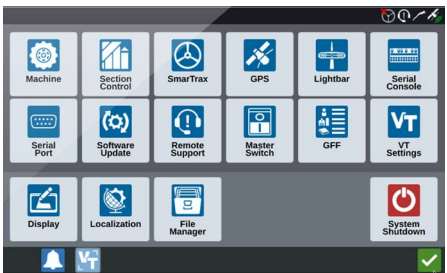

CR7™

AFFORDABLE - SCALABLE - EXCEPTIONAL VALUE

Another innovation from Raven is a small, yet powerful field computer.

The CR7™ is a 7" lightweight field computer with customizable in-job layouts. A simple widget concept with ISO Universal Terminal and Task Controller capabilities make this mighty unit an affordable, scalable, plug-and-play system. The CR7™ is compatible with Slingshot® file transfer and remote support, RS1 and SC1 autosteering, AccuBoom™, Raven serial consoles, and more.

CR7™

AFFORDABLE - SCALABLE - EXCEPTIONAL VALUE

SPECIFICATIONS

- 7" Capacitive clear widescreen
- Integrated Lightbar
- IP65 (Splash proof)
- 7-16 VDC Input - 850mA
- 190 x 140 x 76 mm
- 635 grams
- RAM mount
- CE and E-mark certificates

FUNCTIONALITY

- Slingshot® file transfer and Remote Support
- Slingshot® Over The Air Software Updates
- Easily Backup/recover of the system
- Straight A-B, A+, Pivot, Contour, Last Pass guidance
- ISOBUS Universal Terminal and Task Controller
- Variable Rate Application

HELPING FARMERS FEED THE WORLD

FOUR CLEAR MAINSCREENS

- Start-up screen with map based navigation
- Easy to use settings page which is always easy to reach
- Guidance screen with customizable layout for every user and every operation
- ISOBUS Universal Terminal screen with integrated Task Controller