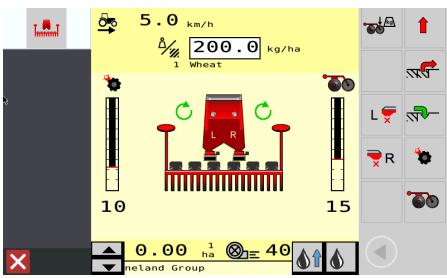

CR7™

AFFORDABLE - SCALABLE - EXCEPTIONAL VALUE

Another innovation from Raven is a small, yet powerful field computer.

The CR7™ is a 7" lightweight field computer with customizable in-job layouts. A simple widget concept with ISO Universal Terminal and Task Controller capabilities make this mighty unit an affordable, scalable, plug-and-play system. The CR7™ is compatible with Slingshot® file transfer and remote support, RS1 and SC1 autosteering, AccuBoom™, Raven serial consoles, and more.

CR7™

AFFORDABLE - SCALABLE - EXCEPTIONAL VALUE

SPECIFICATIONS

- 7" Capacitive clear widescreen
- Integrated Lightbar
- IP65 (Splash proof)
- 7-16 VDC Input - 850mA
- 190 x 140 x 76 mm
- 635 grams
- RAM mount
- CE and E-mark certificates

FUNCTIONALITY

- Slingshot® file transfer and Remote Support
- Slingshot® Over The Air Software Updates
- Easily Backup/recover of the system
- Straight A-B, A+, Pivot, Contour, Last Pass guidance
- ISOBUS Universal Terminal and Task Controller
- Variable Rate Application

HELPING FARMERS FEED THE WORLD

FOUR CLEAR MAINSCREENS

- Start-up screen with map based navigation
- Easy to use settings page which is always easy to reach
- Guidance screen with customizable layout for every user and every operation
- ISOBUS Universal Terminal screen with integrated Task Controller